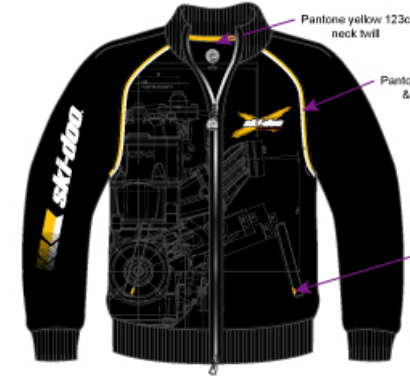

BACK TO SCHOOL

MEN'S COOL CAP

(rev xp graphic)

MEN'S CASUAL TEE

Print can be just on back;
opinion required

MEN'S LIGHTWEIGHT JACKET (#453 317)

MEN'S yellow blood TEE

MEN'S SUMMER BEANIE

MEN'S SHORT SLEEVE JERSEY

MEN'S SKI-DOO SHORTS

LADIES HAT/CAP

LADIES HAT/CAP

LADIES HALF ZIPPED TEE

LADIES' TOP

TBD

MEN'S TOP A